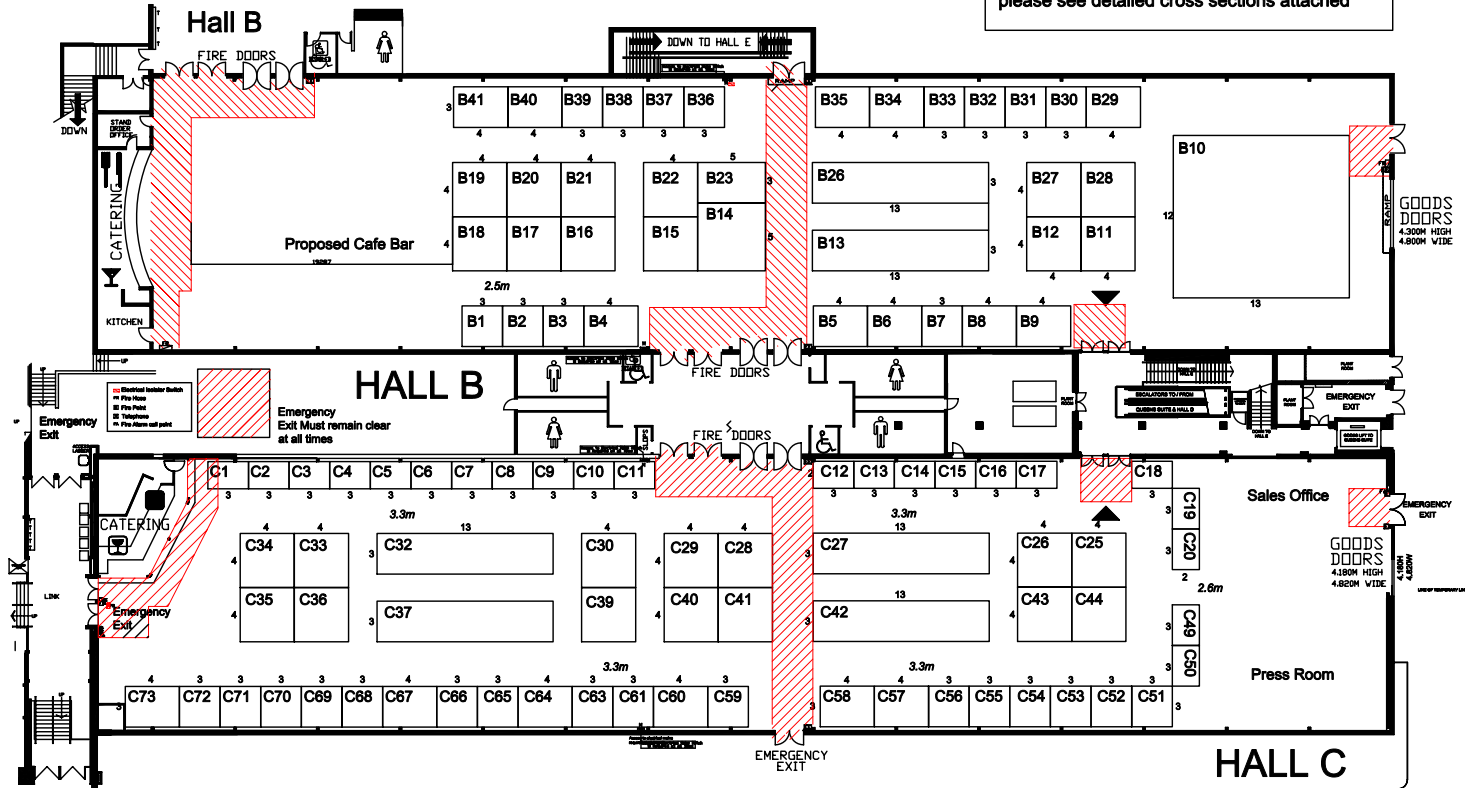

FPS EXPO 2010

Harrogate
International Centre
21&22 April 2010

Important Information
There are height restrictions in both Halls B&C
please see detailed cross sections attached

Outside Display Area 4

Outside Display Area 2

Entrance
To Registration & Exhibition

Outside Display Area 1